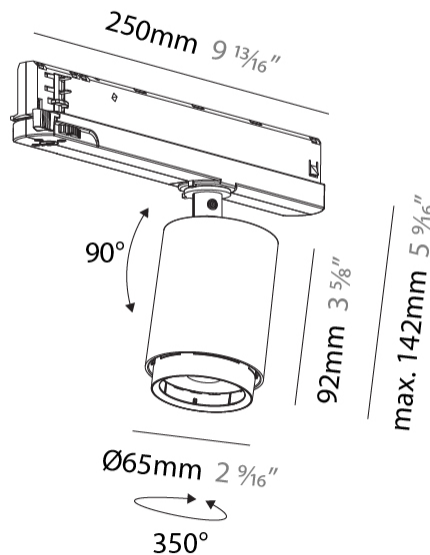

GENERAL

Series: Centriq
Subseries: Centriq In Flex
Brand: Prolicht
Division: Architectural
Mounting Type: Track
Subcategory: Spots

PHYSICAL

Shape: Cylinder
Diameter (mm): 65
Diameter (in): 2 ⁹/₁₆
Length (mm): 250
Length (in): 9 ¹³/₁₆
Height (mm): 142
Height (in): 5 ⁹/₁₆
Light Distribution: Adjustable / Direct
Weight (kg): 0.62

Fixture Finish: SSR / BKV / CWI / CRY / HAB / LAG / UFT / ITA / RUA / RUR / MIC / FTG / MYG / TWT / LOD / PUS / FRO / FUP / KIA / POP / BLS / SPG / MEY / GOH / GUM / CHC / COM / ABZ / JAG / OBR / MOS / ROR

Holder Finish: WHI / BLK

Accent Finish: SSR / BKV / CWI / CRY / HAB / LAG / UFT / ITA / RUA / RUR / MIC / FTG / MYG / TWT / LOD / PUS / FRO / FUP / KIA / POP / BLS / SPG / MEY / GOH / GUM / CHC / COM / ABZ / JAG

Fixture Material: Aluminum

ELECTRICAL

Lamp Type: LED (Zhaga Standard)
Input Wattage (W): 20
Total Output Wattage (W): 18.1
Dimming: Non-Dimmable / 0-10V Dimming
Driver Included: Yes
Driver Location: Integrated
Driver Type: Constant Current - 120Vac
Driver Class: Class 2
Input Voltage (V): 120

LED

Number of LEDs: 1
Color Temperature (°K): 2700 / 3000 / 3500 / 4000
Max. Delivered Lumen (lm): 1207 / 1300 / 1376 / 1380
Nominal Lumen (lm): 1672 / 1800 / 1905 / 1910
CRI: >90 CRI
Lamp Life (hrs): 50000

OPTICAL

Reflector°: Adjustable 14 - 44
Adjustability: Rotational 360°; Tilt 90° (±45°)

RATINGS AND CERTIFICATIONS

Certified By: Certified for North American Standards
IP rating: IP20